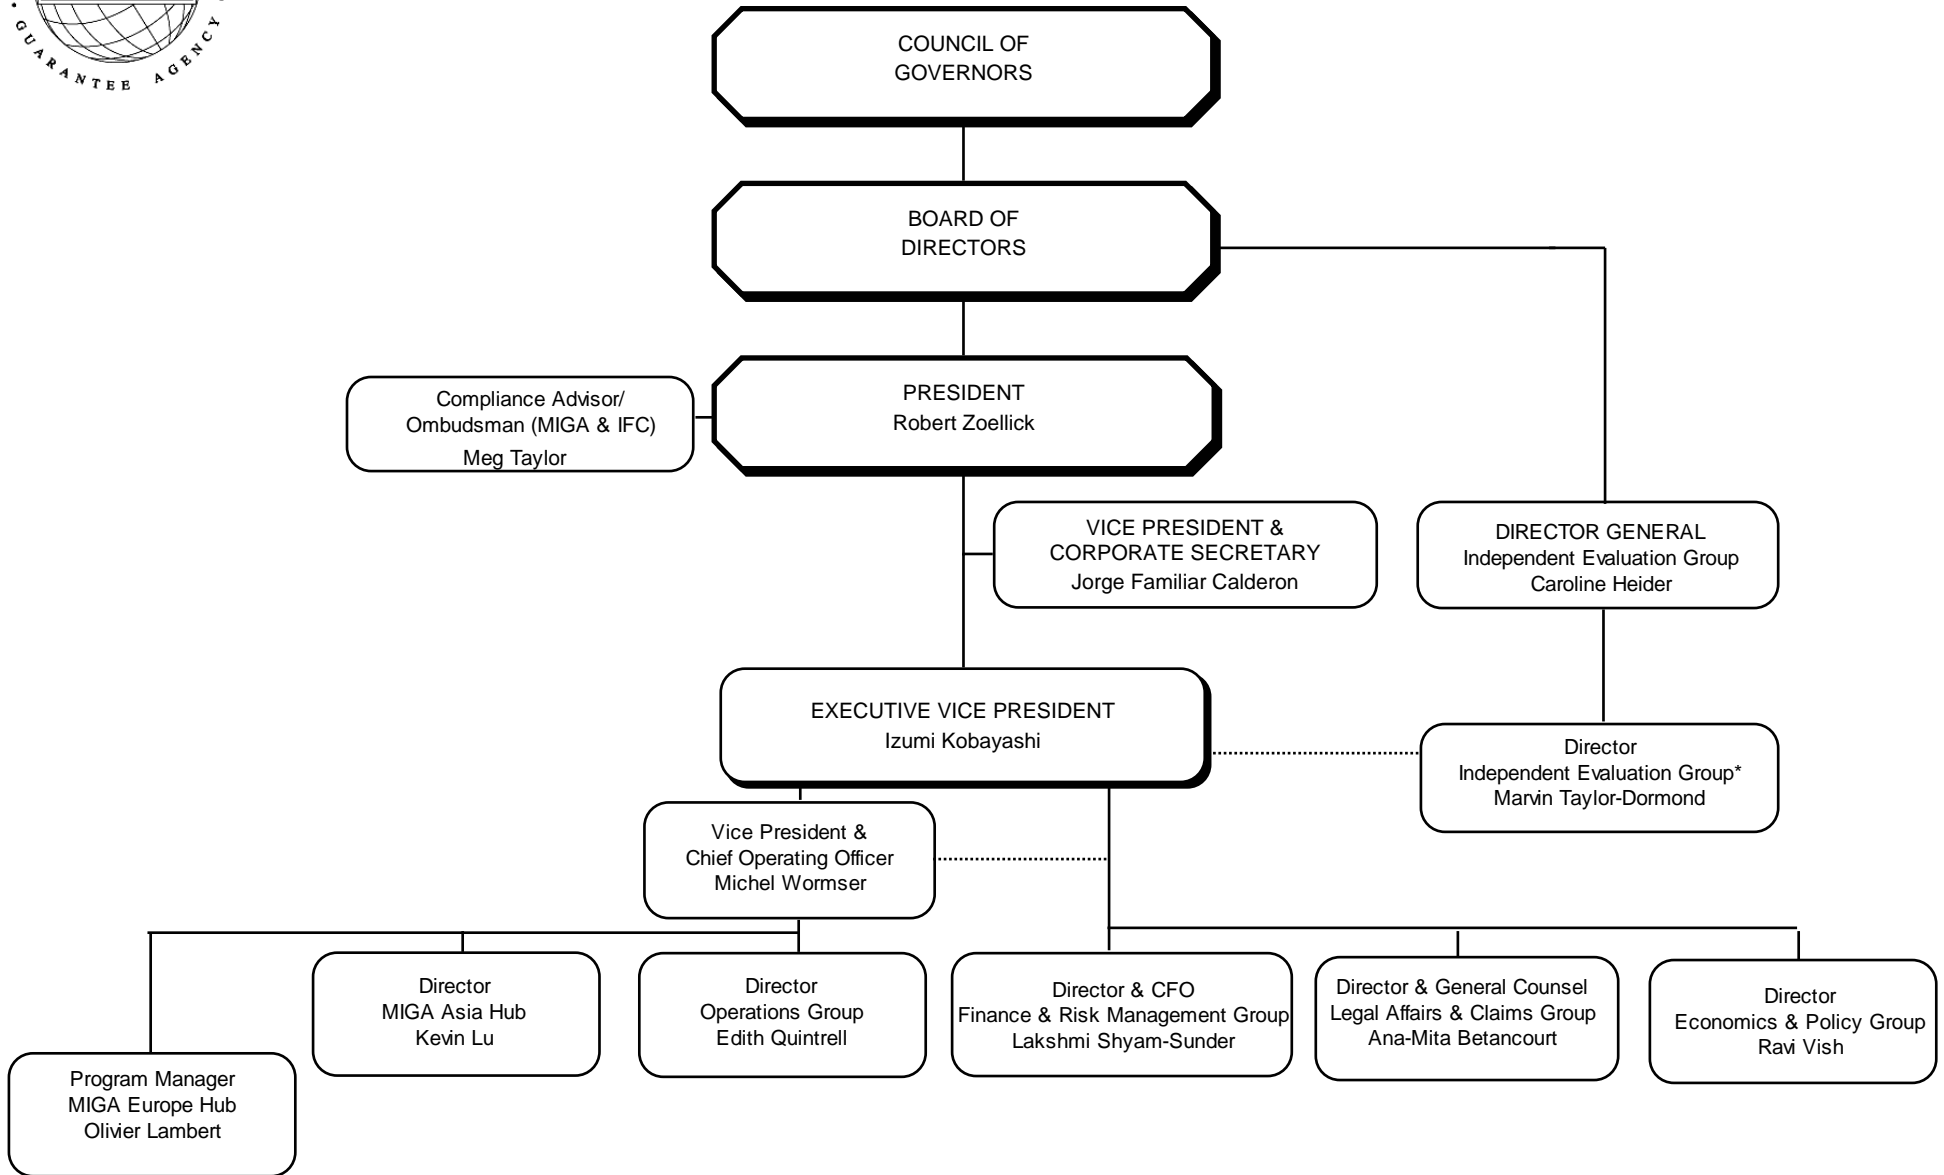

**ORGANIZATION CHART OF THE MULTILATERAL INVESTMENT GUARANTEE AGENCY  
EFFECTIVE NOVEMBER 30, 2011**

\* Reports operationally to IEG (Independent Evaluation Group) and administratively to EVP (MIGA)