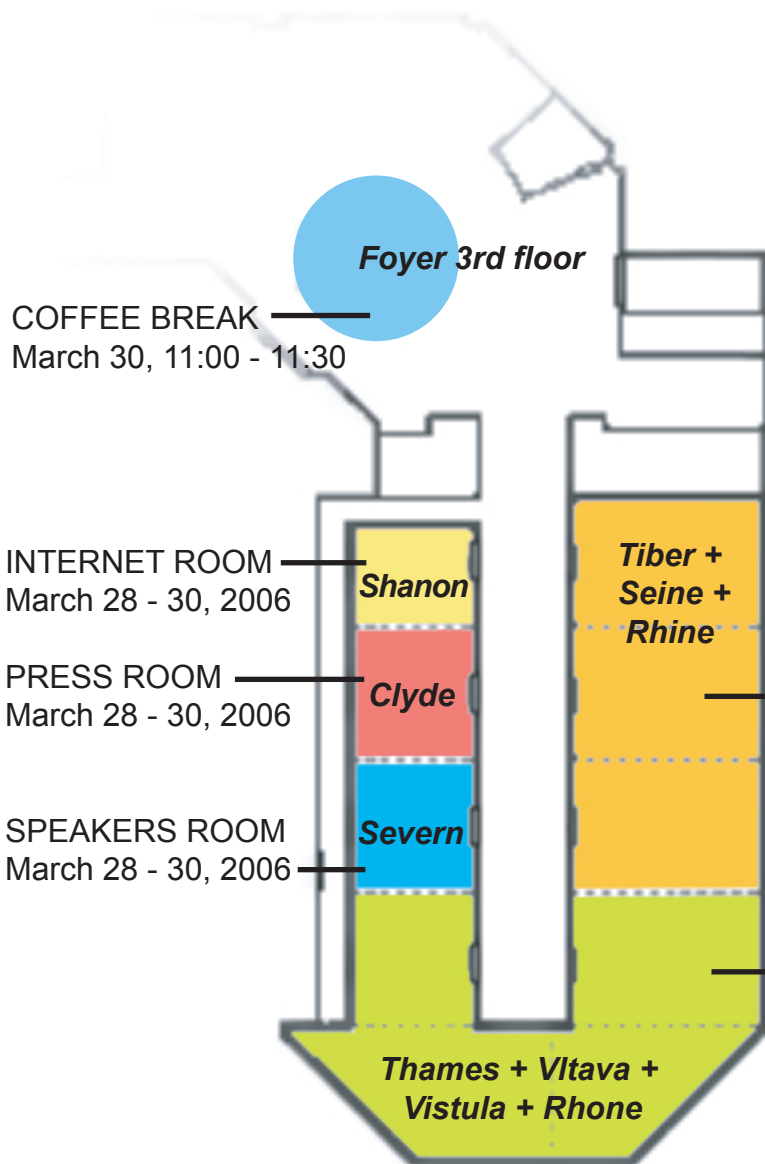

24th floor

WELCOME COCKTAIL, March 27, 2006 - 20:00 - 22:00
 OPENING CEREMONY, March 28, 2006
 PLENARY SESSION, March 28 - 30, 2006

REGISTRATION & MATERIALS, March 27 - 30, 2006
 HELP DESK, March 27 - 30, 2006
 SPEAKER'S DESK

Foyer Bellevue Conference Centre

COFFEE BREAKS, March 28 - 29, 2006
 SANDWICH LUNCH, March 30, 2006, 13:00 - 14:00

PRESS CONFERENCE, March 28, 2006

3rd floor

2nd floor

Lunch will be served in the Restaurant LET'S EAT - 2nd floor, March 28 - 29, 2006

Hotel Lobby

KEF Help Desk

PANEL SESSION - 1A + 2A
 March 29 - 30, 2006

PANEL SESSION - 1B + 2B
 March 29 - 30, 2006