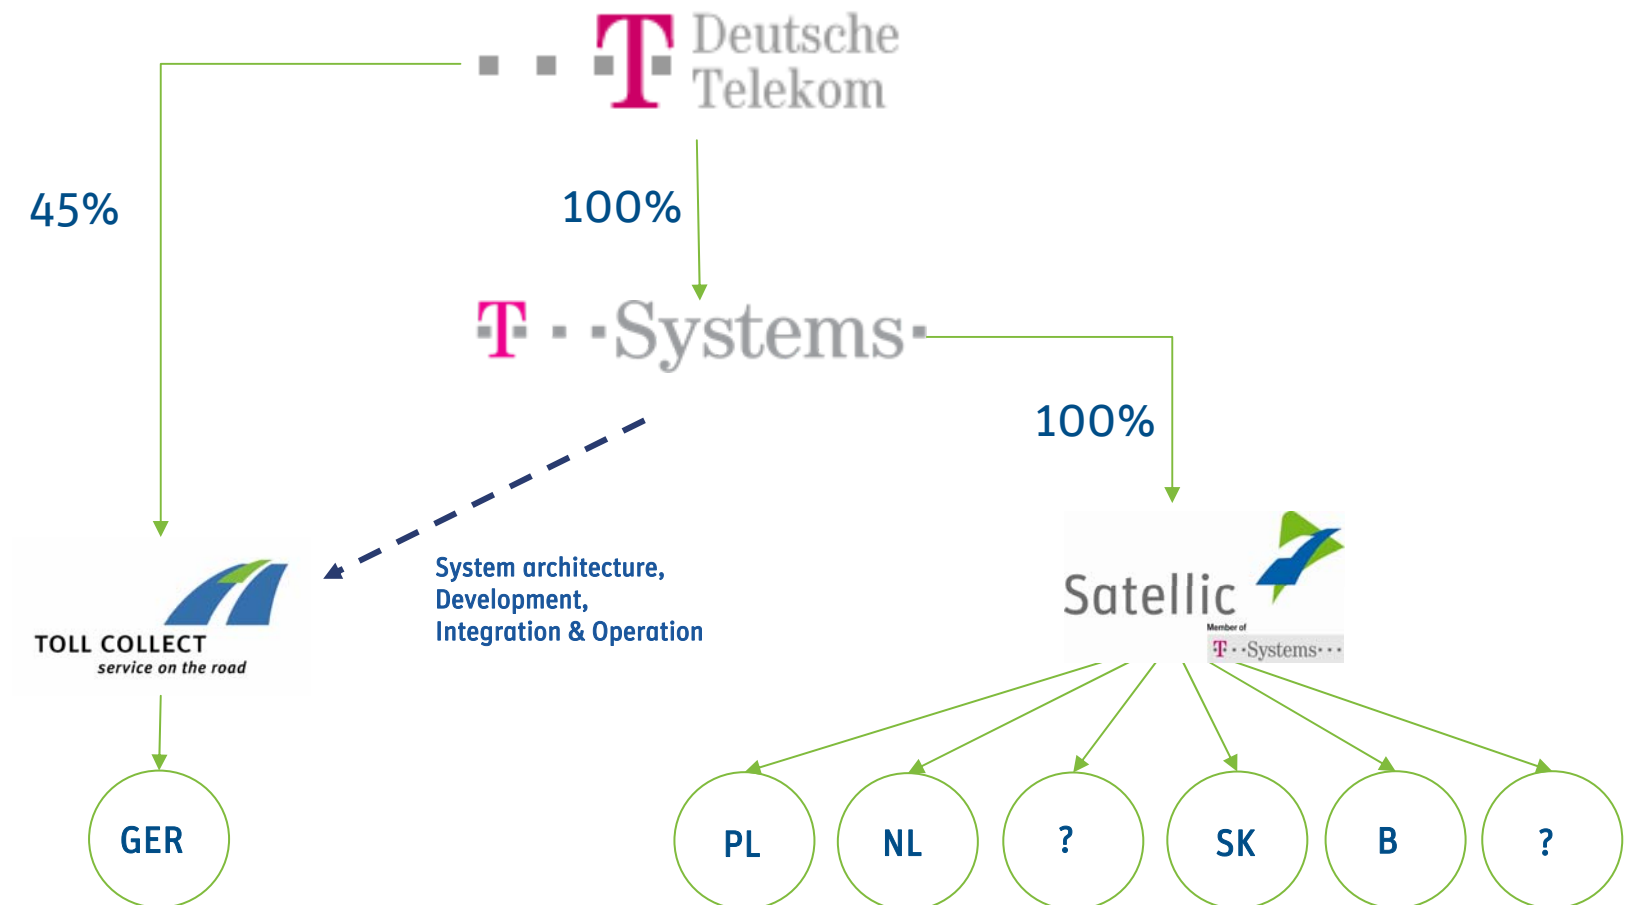

A. Corporate Group

Our hard-wired network enables technology expertise, experience, resources, speed, simplicity