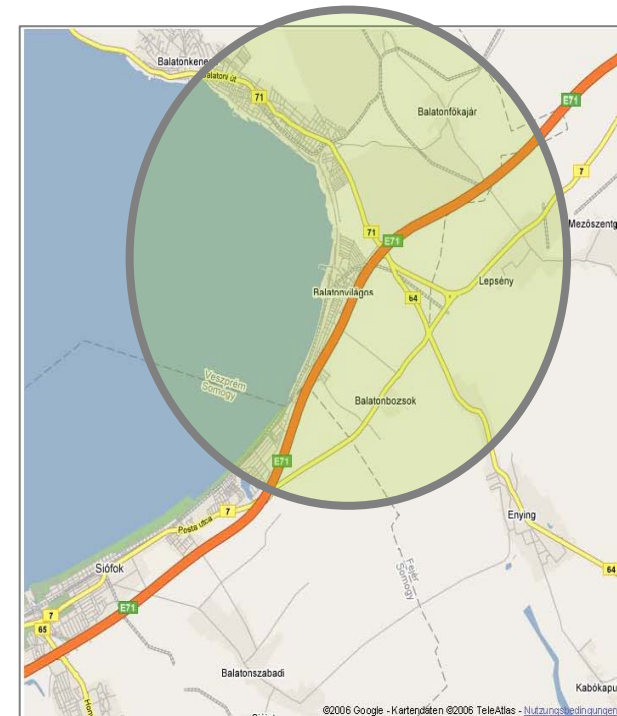

Various international show cases approved successful function and interoperability of satellite-based road charging

■ Interoperability Live:
 Alsace / Germany 2006

■ Live Demonstration@ITS
 London 2006

■ eToll Demo Tour
 Hungary 2006