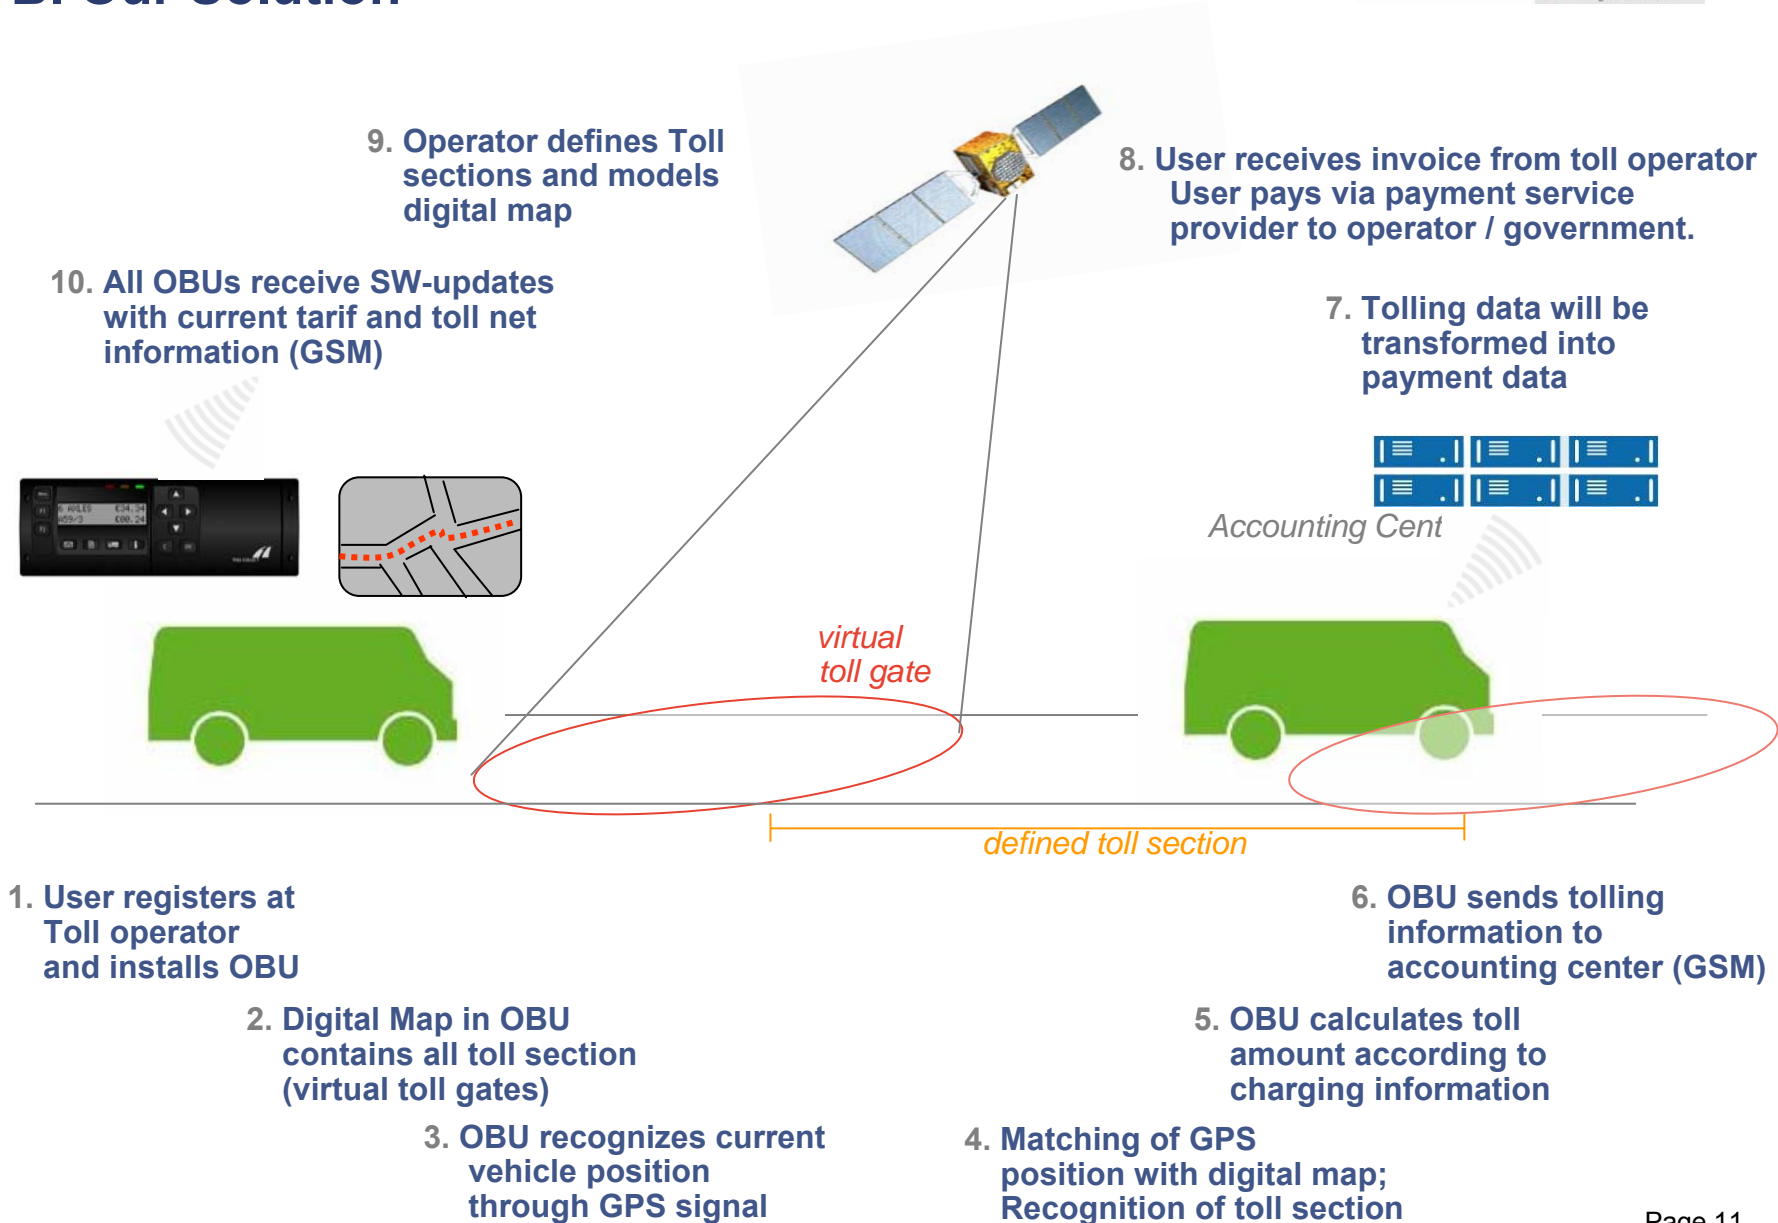

B. Our Solution