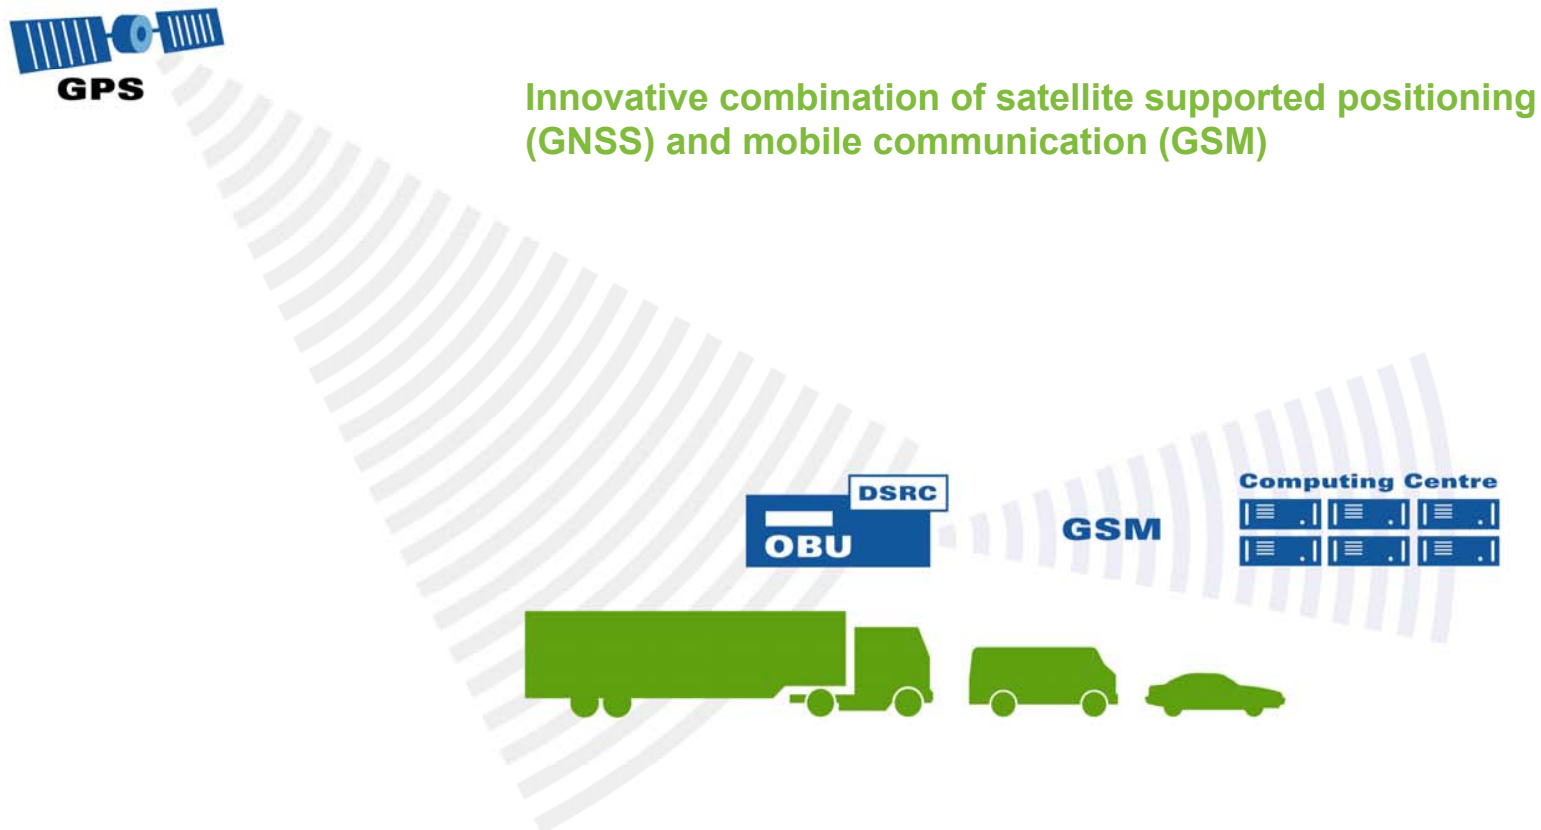

Start of „Lkw-Maut“:

Total European toll road network (ASECAP)

Extendable solution enables sustainable transport and mobility today and in future

Satellic designs the future of electronic road charging and traffic management based on proven satellite technology

Satellic is the only provider of both: technology leadership and significant operational experience

Toll Collect is an example for a Public Private Partnership Consortium

	01/01/2005	2005 total	2006 total	01/01-05/31/07
Installed OBU per mil / Deadline	320,6	482,3	546,0	576,1
Revenue per bill €	0	2,87	3,08	1,31
Automatic bookings	72%	86%	90%	90 %
Manual bookings	28%	14%	10%	10 %

Portable Enforcement

- Universally usable
- Most flexible and cost efficient way of enforcement
- Especially suitable for 1. class roads

Mobile Enforcement

- Used on highways only due to the necessity to overtake the enforced vehicle
- Very flexible