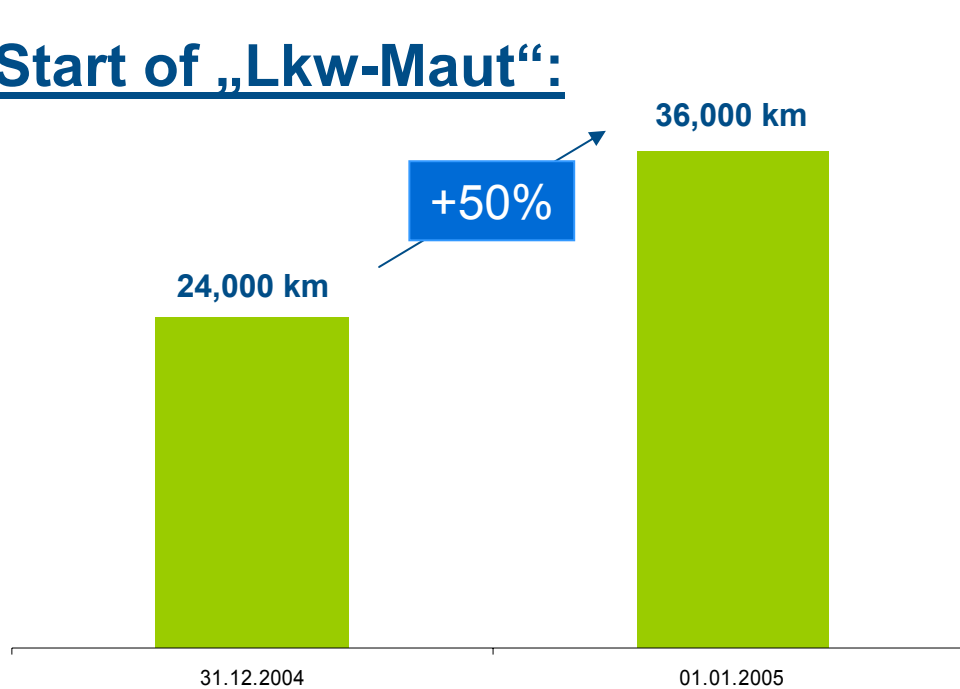

Start of „Lkw-Maut“:

Total European toll road network (ASECAP)

Extendable solution enables sustainable transport and mobility today and in future

Satellic designs the future of electronic road charging and traffic management based on proven satellite technology