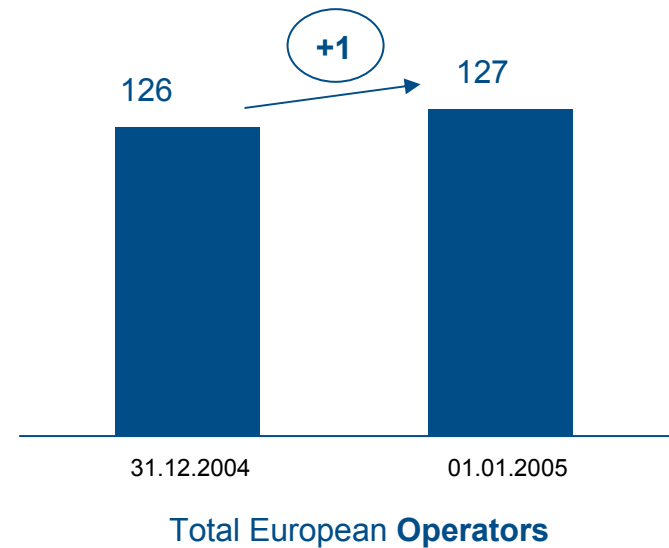

Start of „Lkw-Maut“:

Total European toll road network (ASECAP)

Extendable solution enables sustainable transport and mobility today and in future

Satellic designs the future of electronic road charging and traffic management based on proven satellite technology