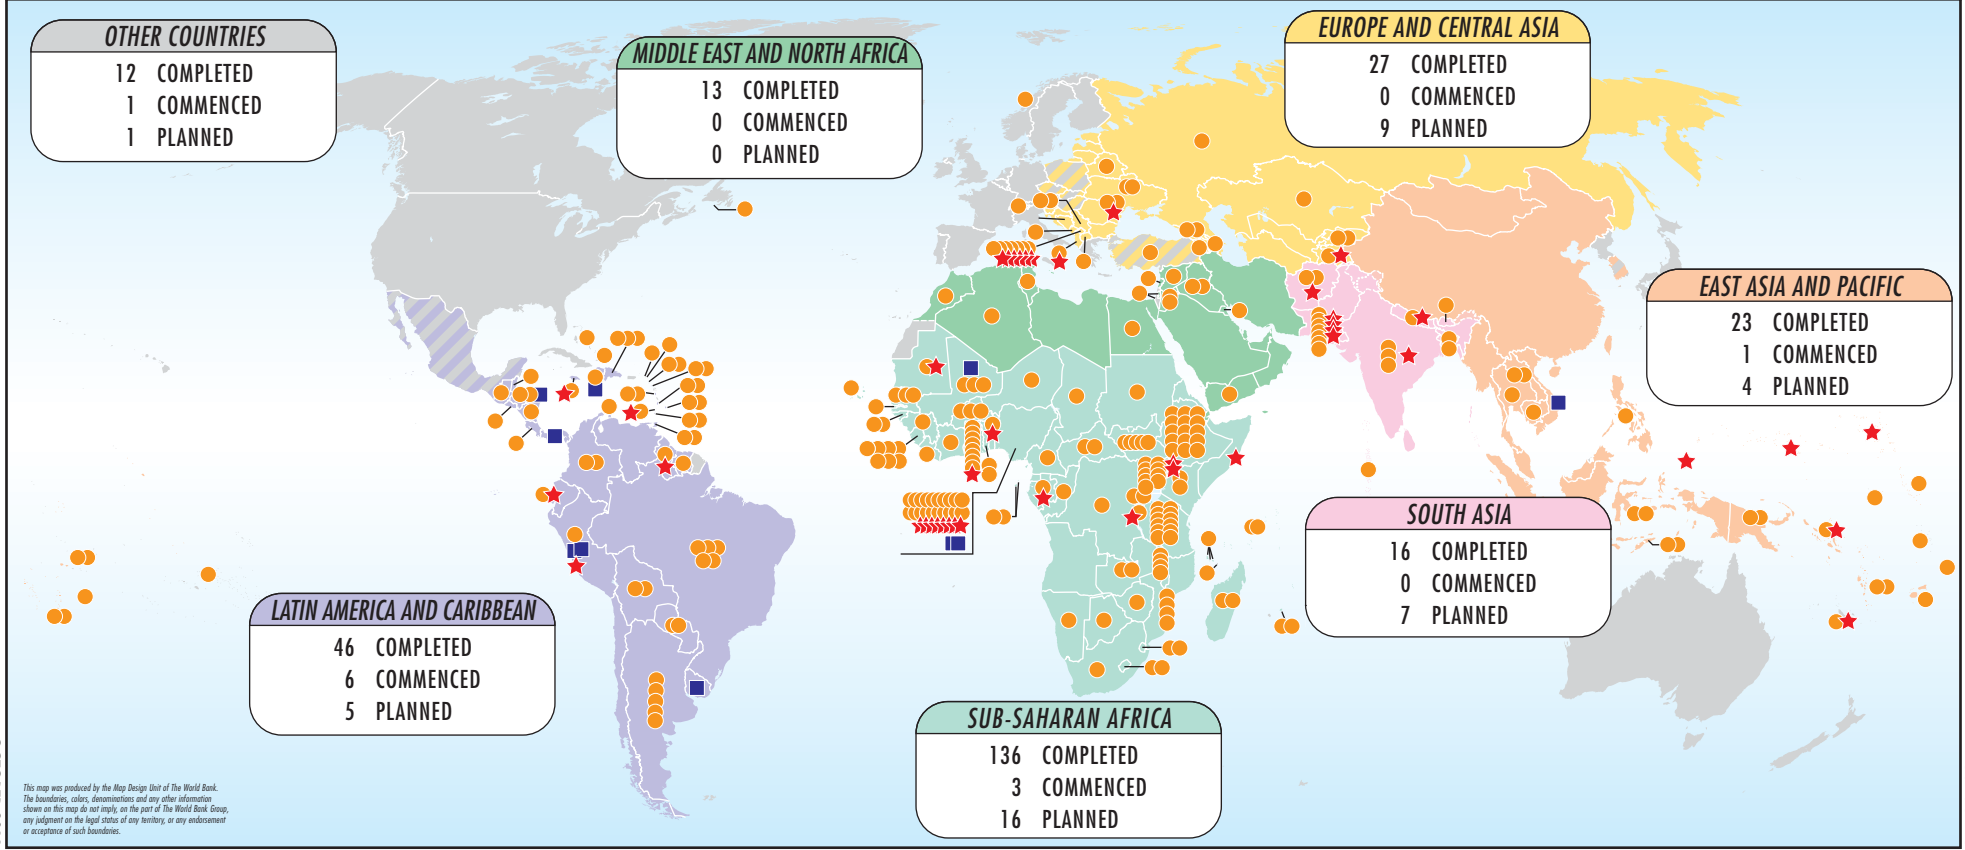

PFM ASSESSMENTS BASED ON THE PEFA FRAMEWORK STATUS SEPTEMBER 29, 2011

- 273 SUBSTANTIALLY COMPLETED
- 11 COMMENCED
- ★ 42 PLANNED